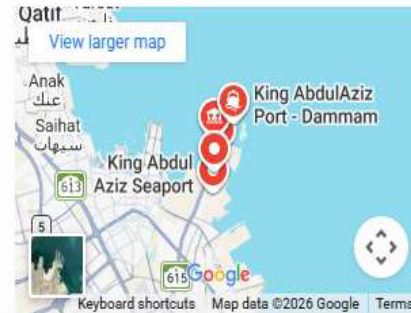

Dammam Branch

- 📍 Kingdom of Saudi Arabia - Dammam
- ✉ Email: info@wctc.com
- 📱 Mobile: +966 55 781 5321

الرجوع للشعار 9000112366