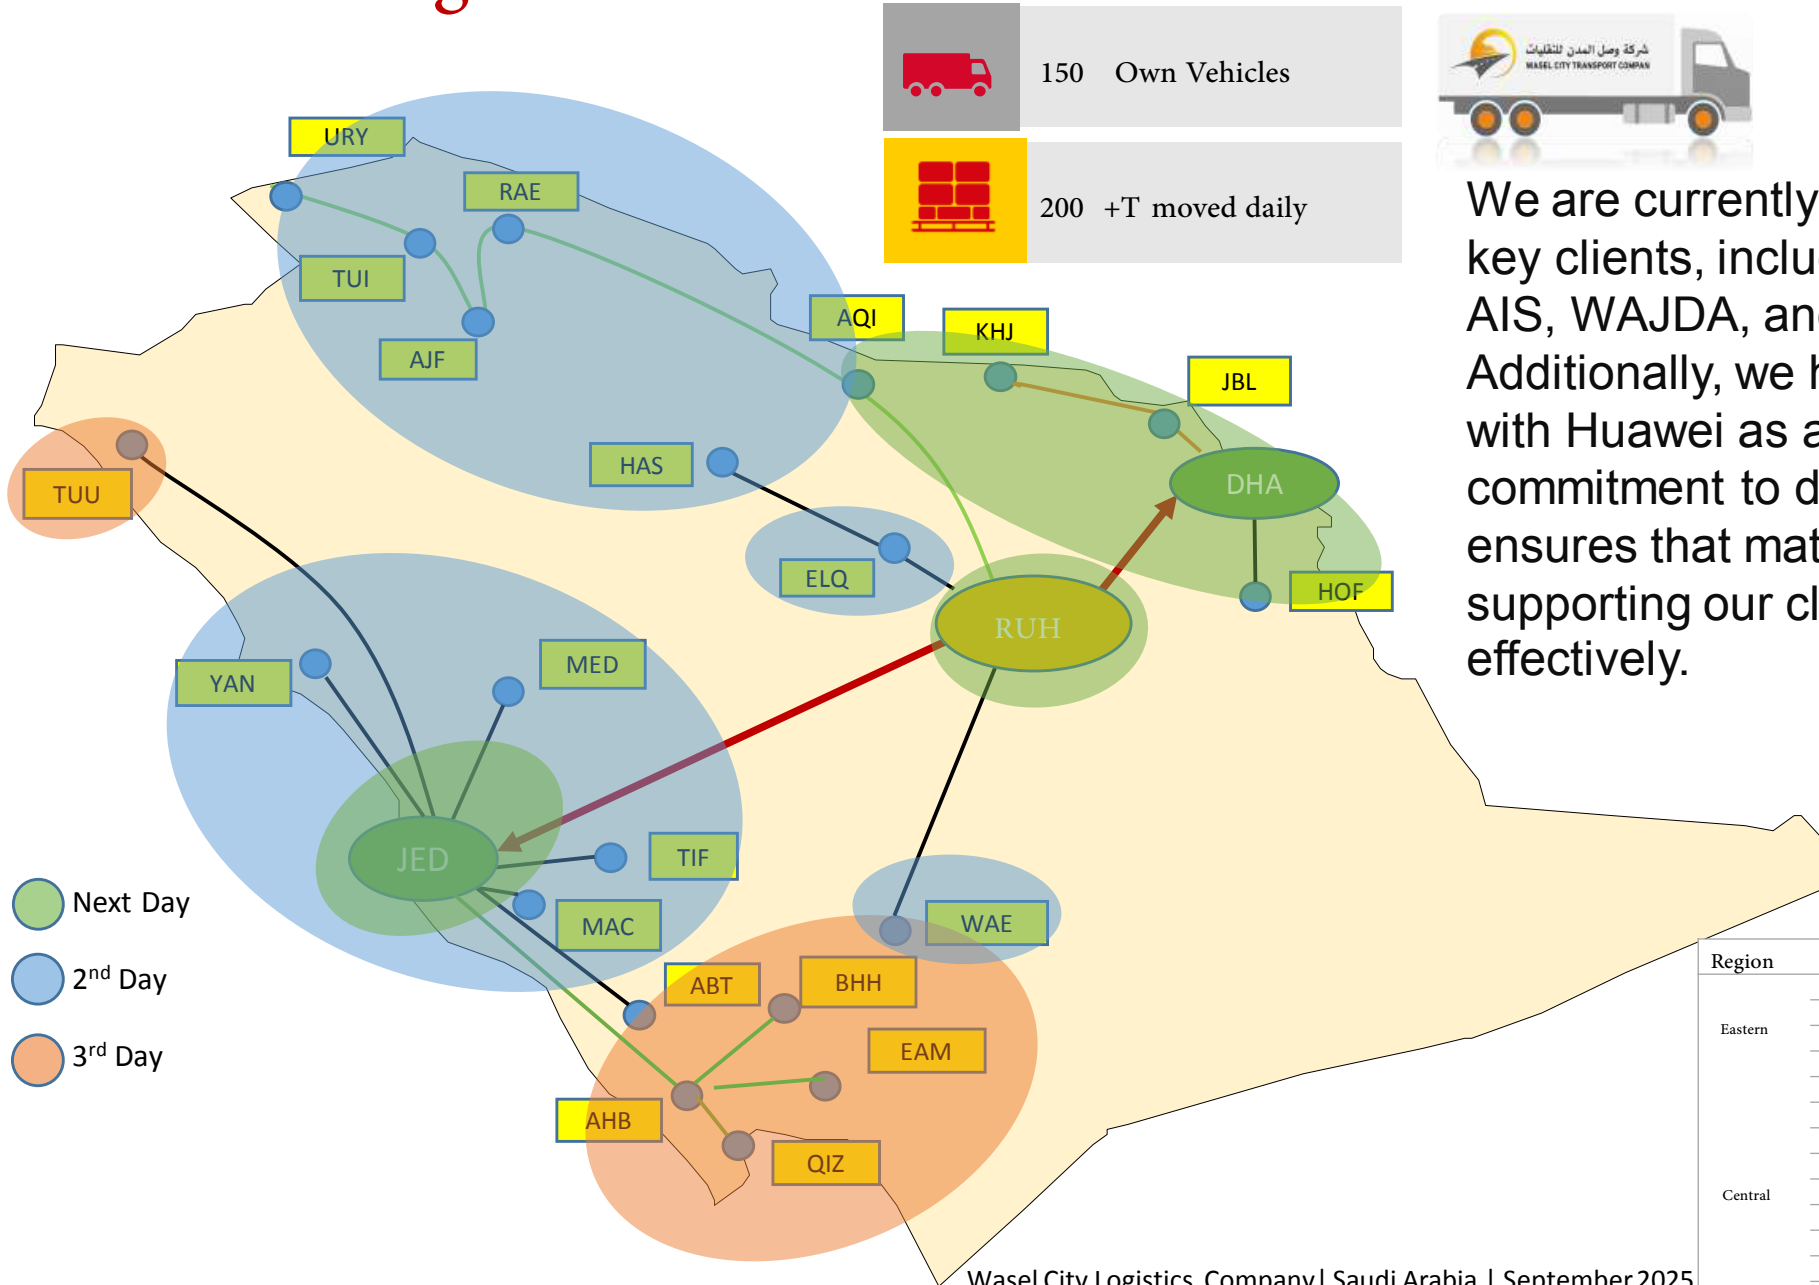

Agenda

1 Company Overview & Coverage Capacity

2 Current business

3 Safety & Security

KSA Coverage

 150 Own Vehicles

 200 +T moved daily

We are currently providing services to several key clients, including MEE, GTEL, NETKOM, AIS, WAJDA, and Alpha Global ETS. Additionally, we have an indirect relationship with Huawei as a third-party vendor. Our commitment to delivering the MDT service ensures that materials are delivered on time, supporting our clients' operational needs effectively.

- Distance From DC to Metros
- Riyadh & Jeddah – 1,000KM
 - Riyadh & Northern Border – 1,200KM
 - Jeddah & Southern cities – 800KM

-  Next Day
-  2nd Day
-  3rd Day

| Region | Code | City | Region | Code | City |
|---------|------|--------------|---------|---------|--------|
| Eastern | DHA | Dhahran | Western | JED | Jeddah |
| | HOF | Hufuf | | MED | Medina |
| | JBL | Jubail | | MAC | Mecca |
| | KHJ | Khafji | | AHB | Abha |
| | RUH | Riyadh | | TUU | Tabuk |
| | ELQ | Buraydah | | GIZ | Jizan |
| | AJF | Aljawf | | TIF | Taif |
| Central | AQI | Hafr Albatin | YAN | Yanbu | |
| | HAS | Hail | ABT | Al baha | |
| | AKJ | Alkharj | EAM | Najran | |
| | RAE | Arar | BHH | Bisha | |
| | URY | Alqurayat | | | |
| | WAE | Wadi Dawasir | | | |